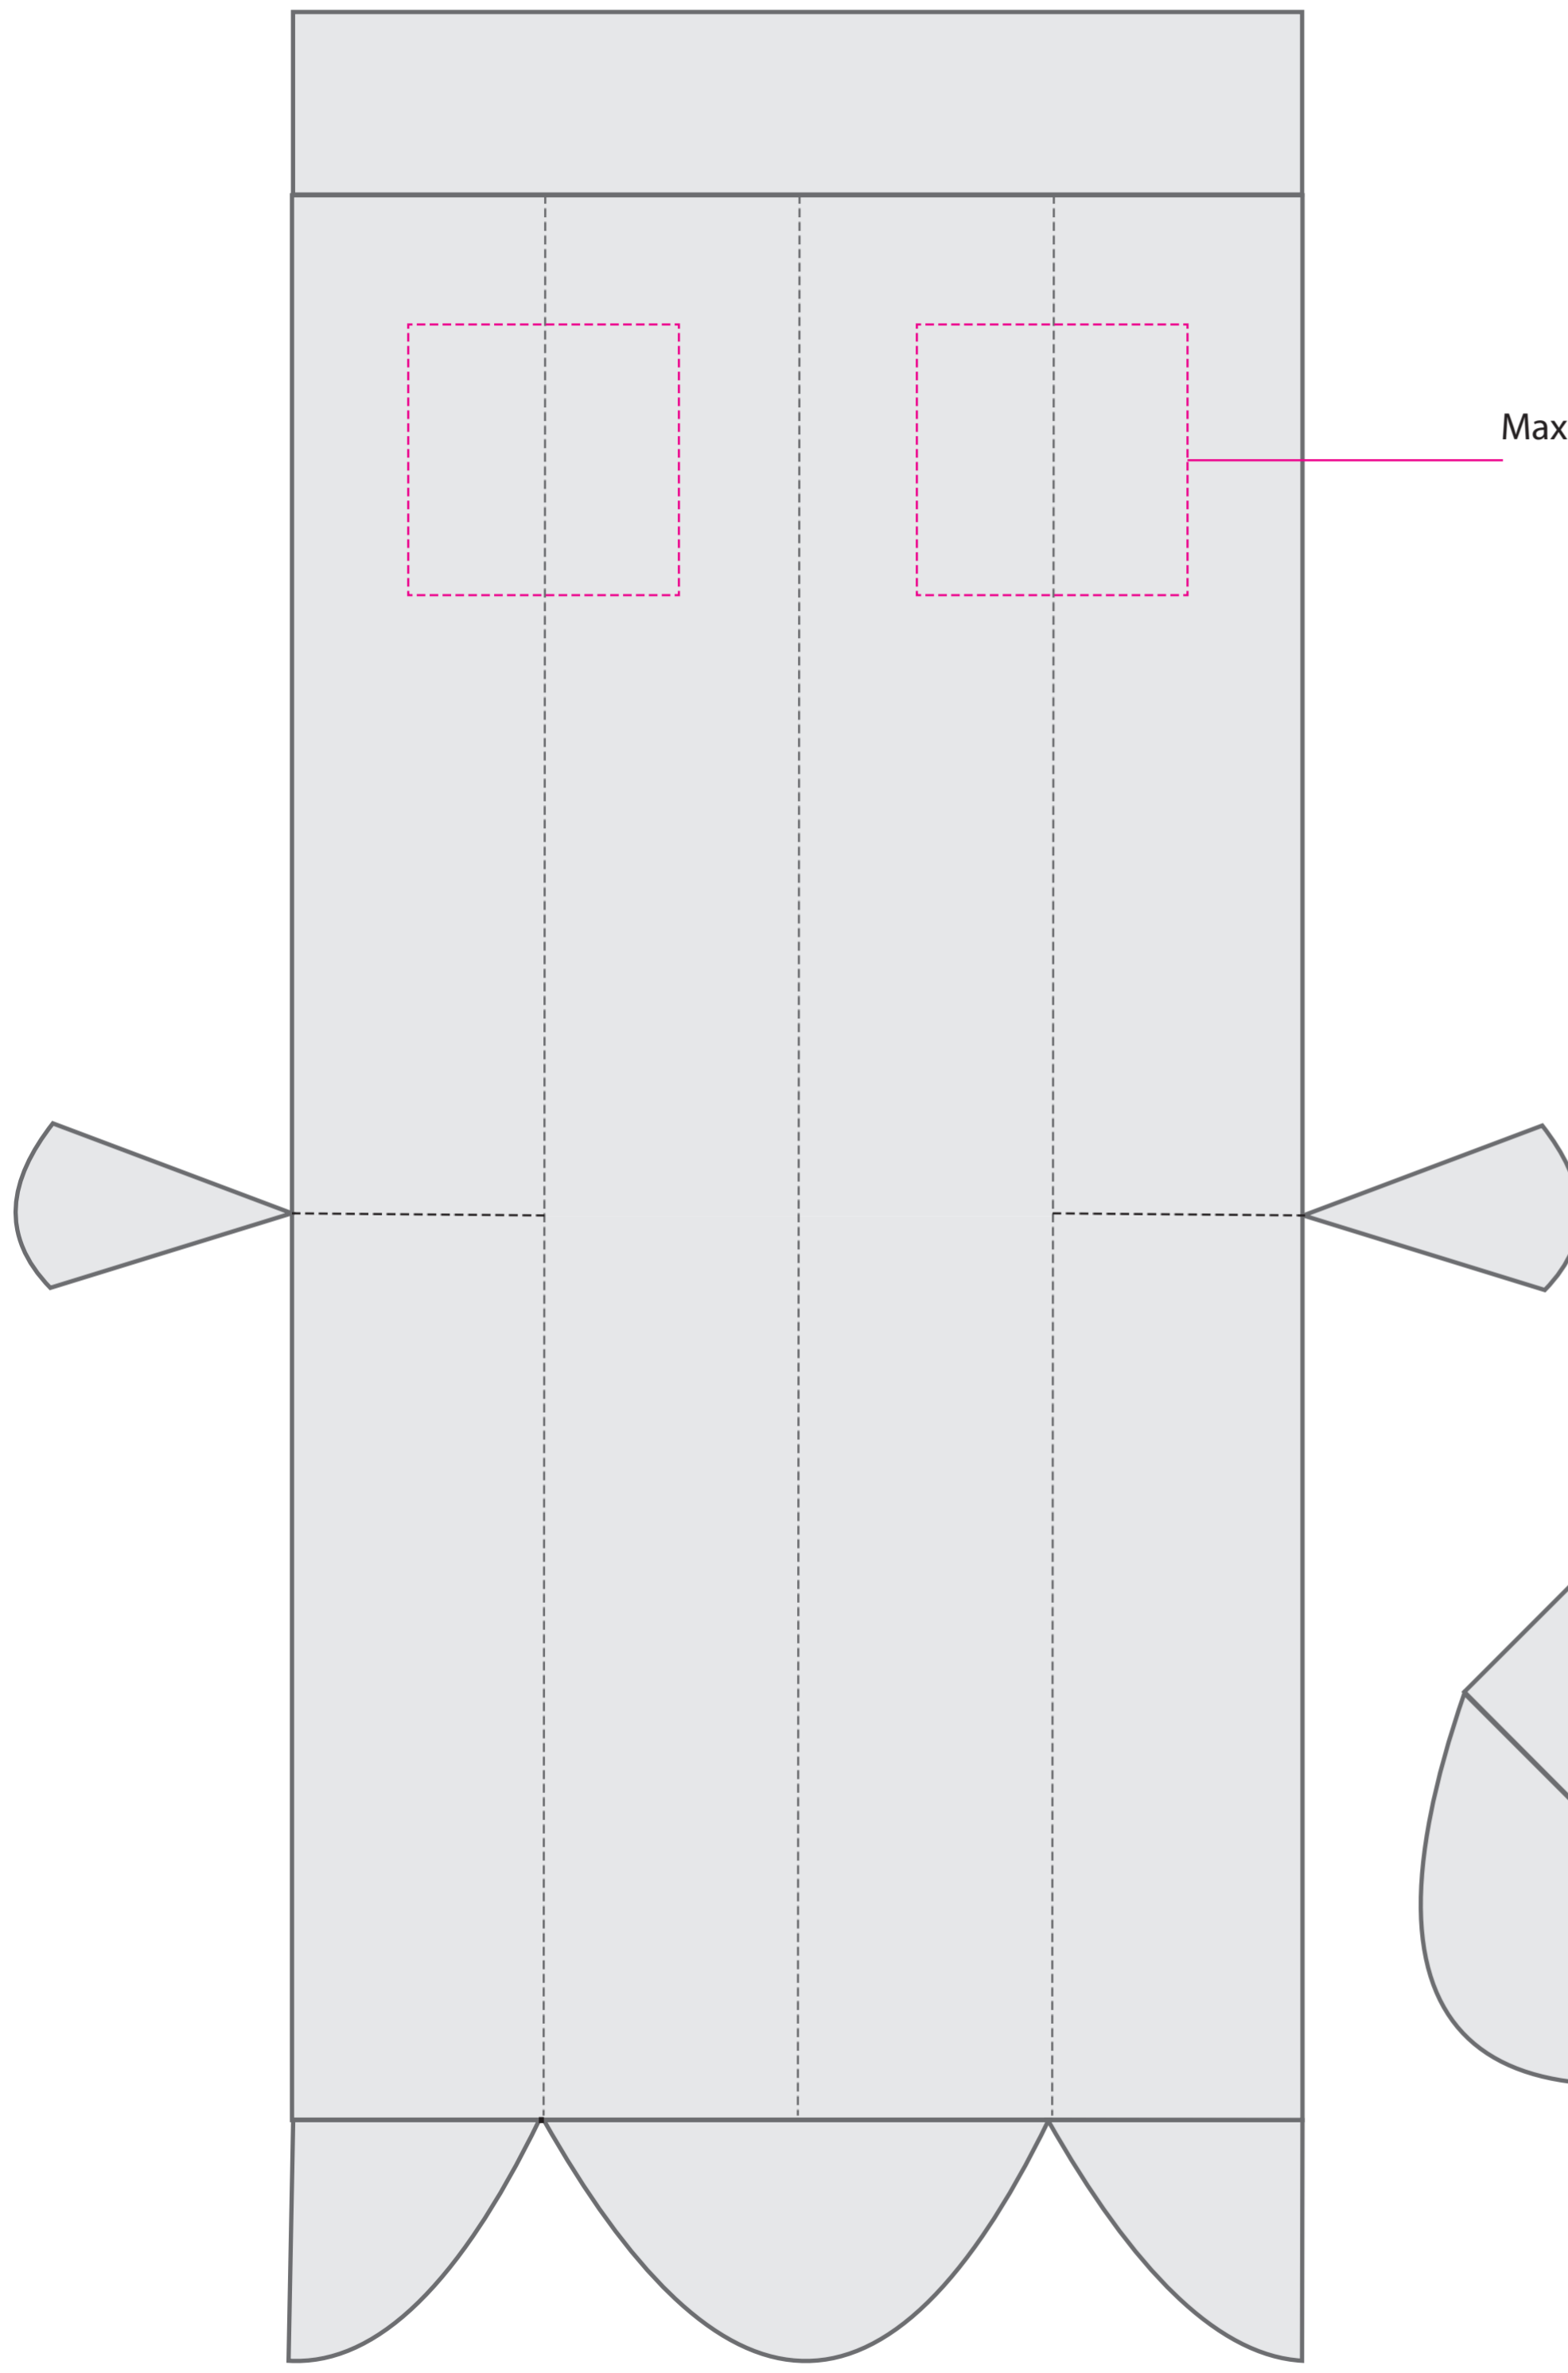

LEFT SIDE

RIGHT SIDE

Maximum embroidable ares:
45 x 45mm

RIGHT SIDE

LEFT SIDE