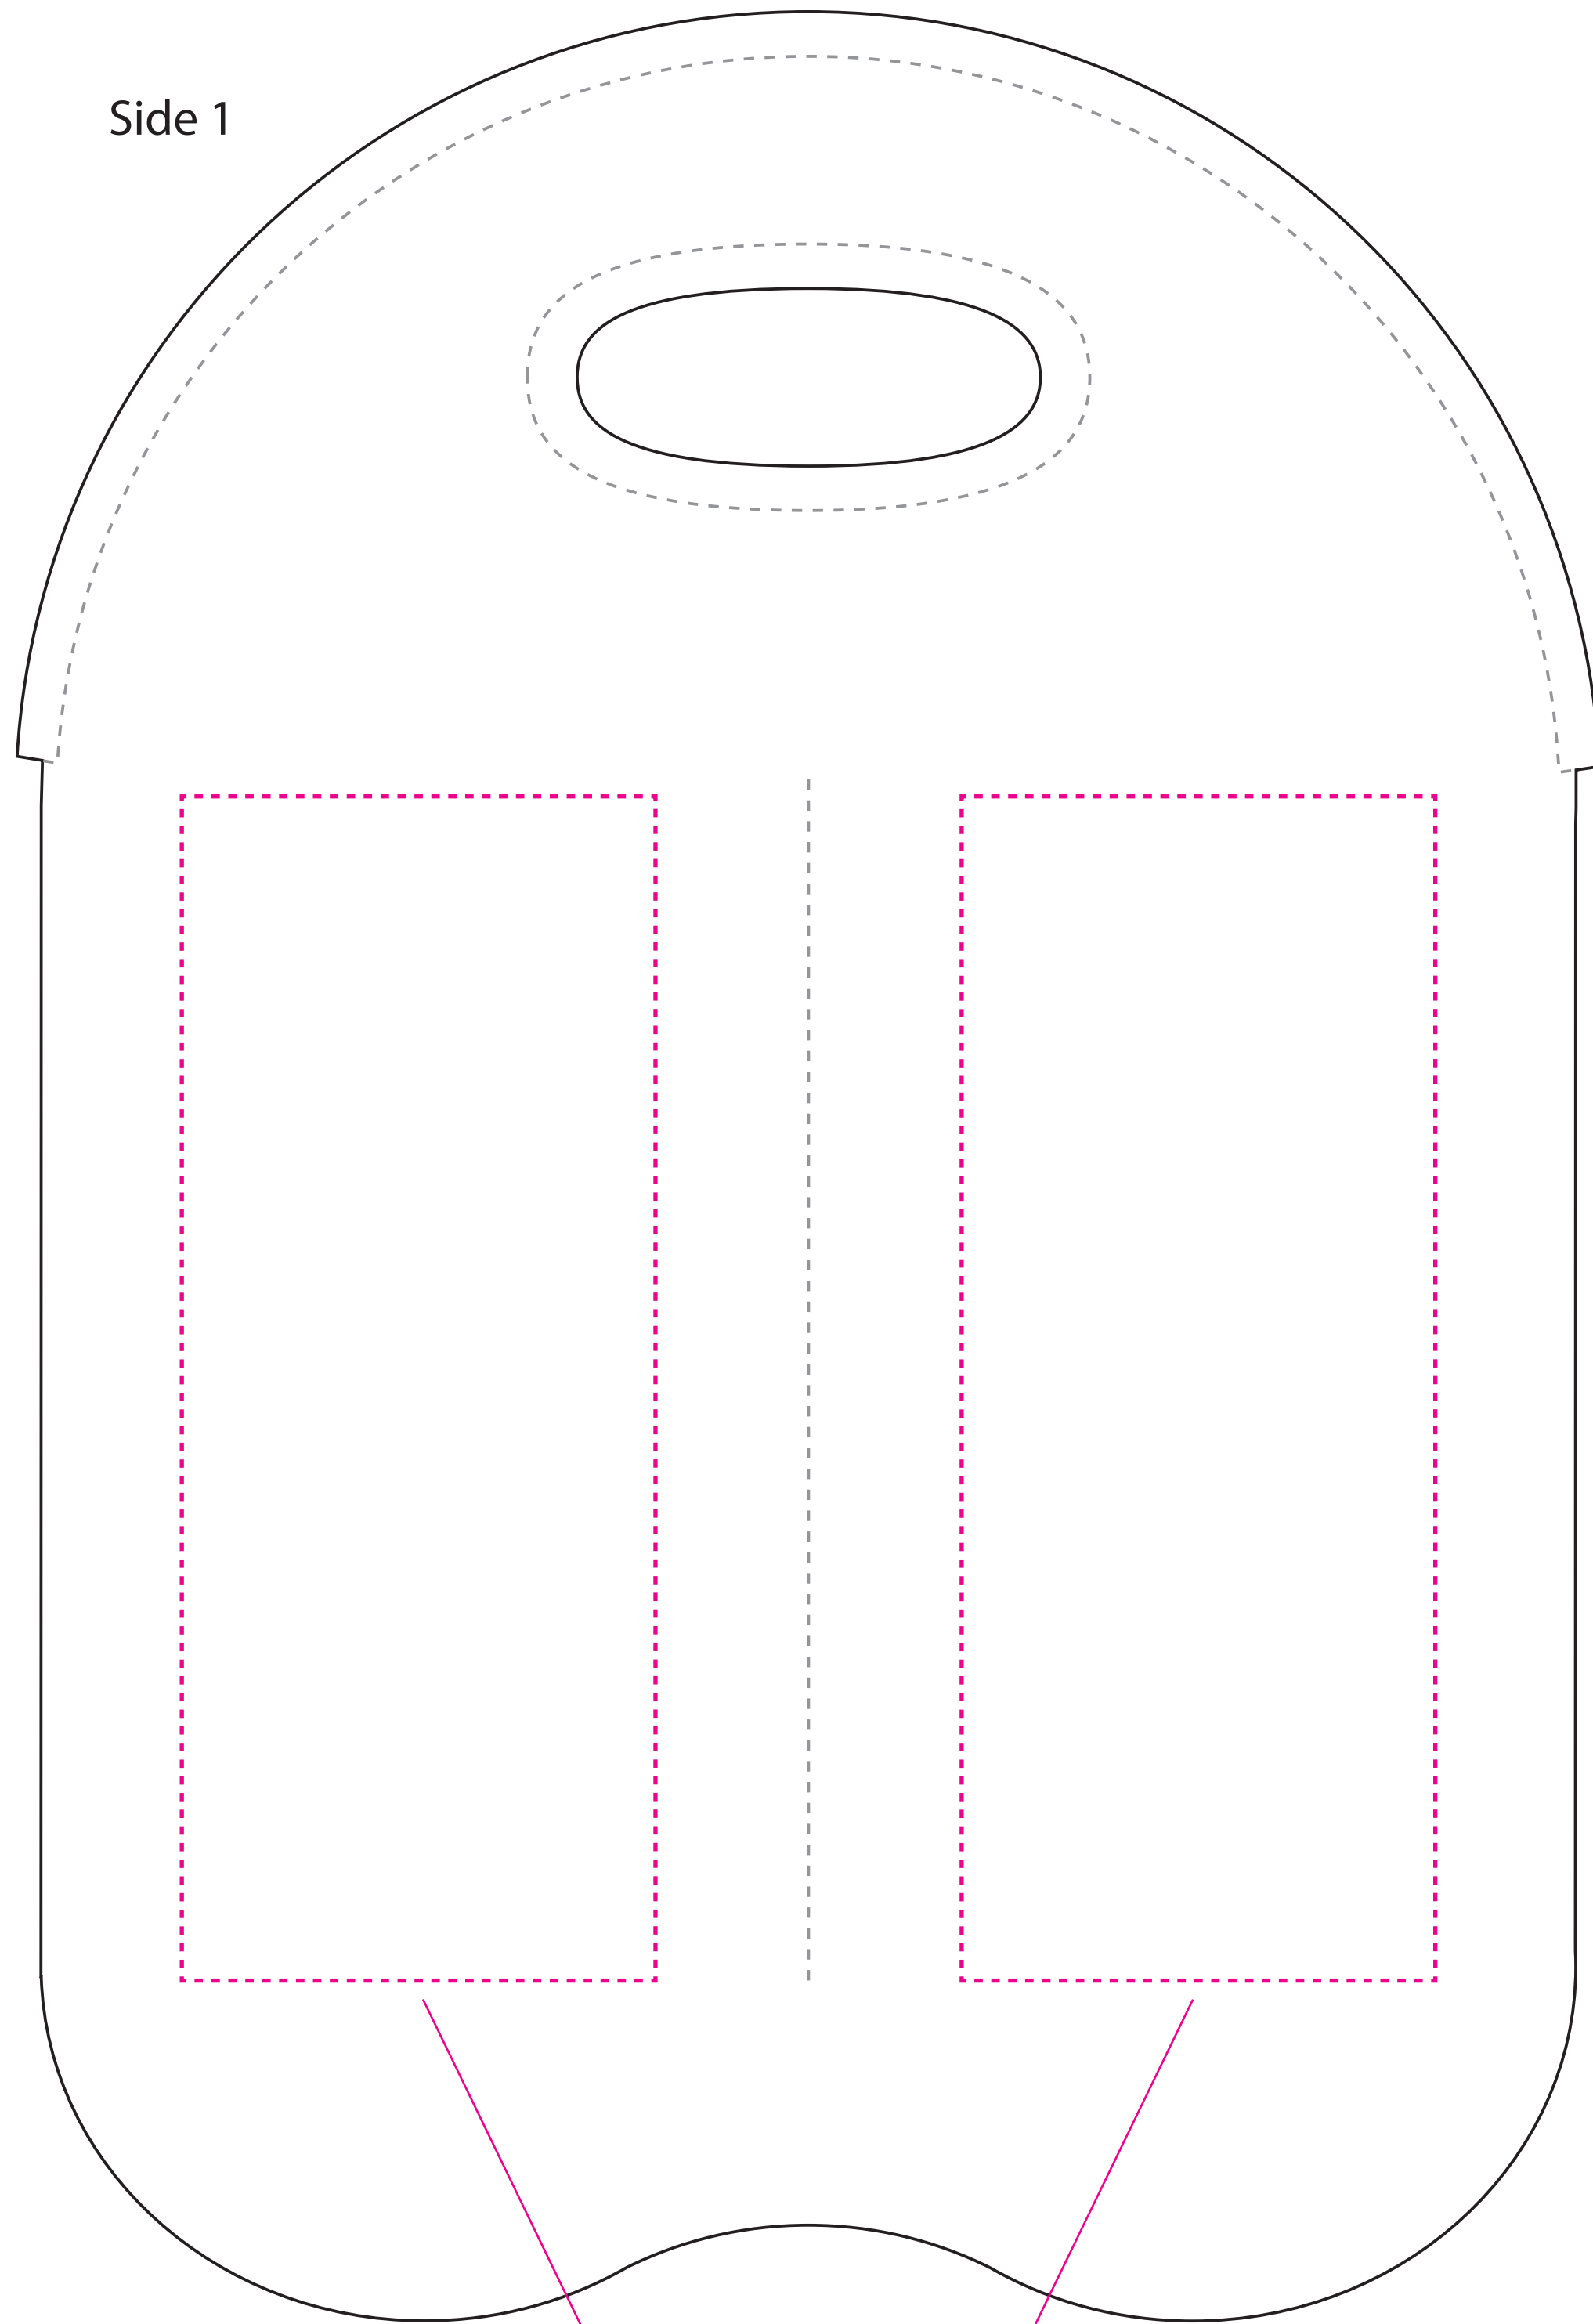

Side 1

Max branding area 80 x 200mm (spot colour print).  
Dye sublimation print full colour CMYK, all over.

Side 2

Max branding area 80 x 200mm (spot colour print).  
Dye sublimation print full colour CMYK, all over.