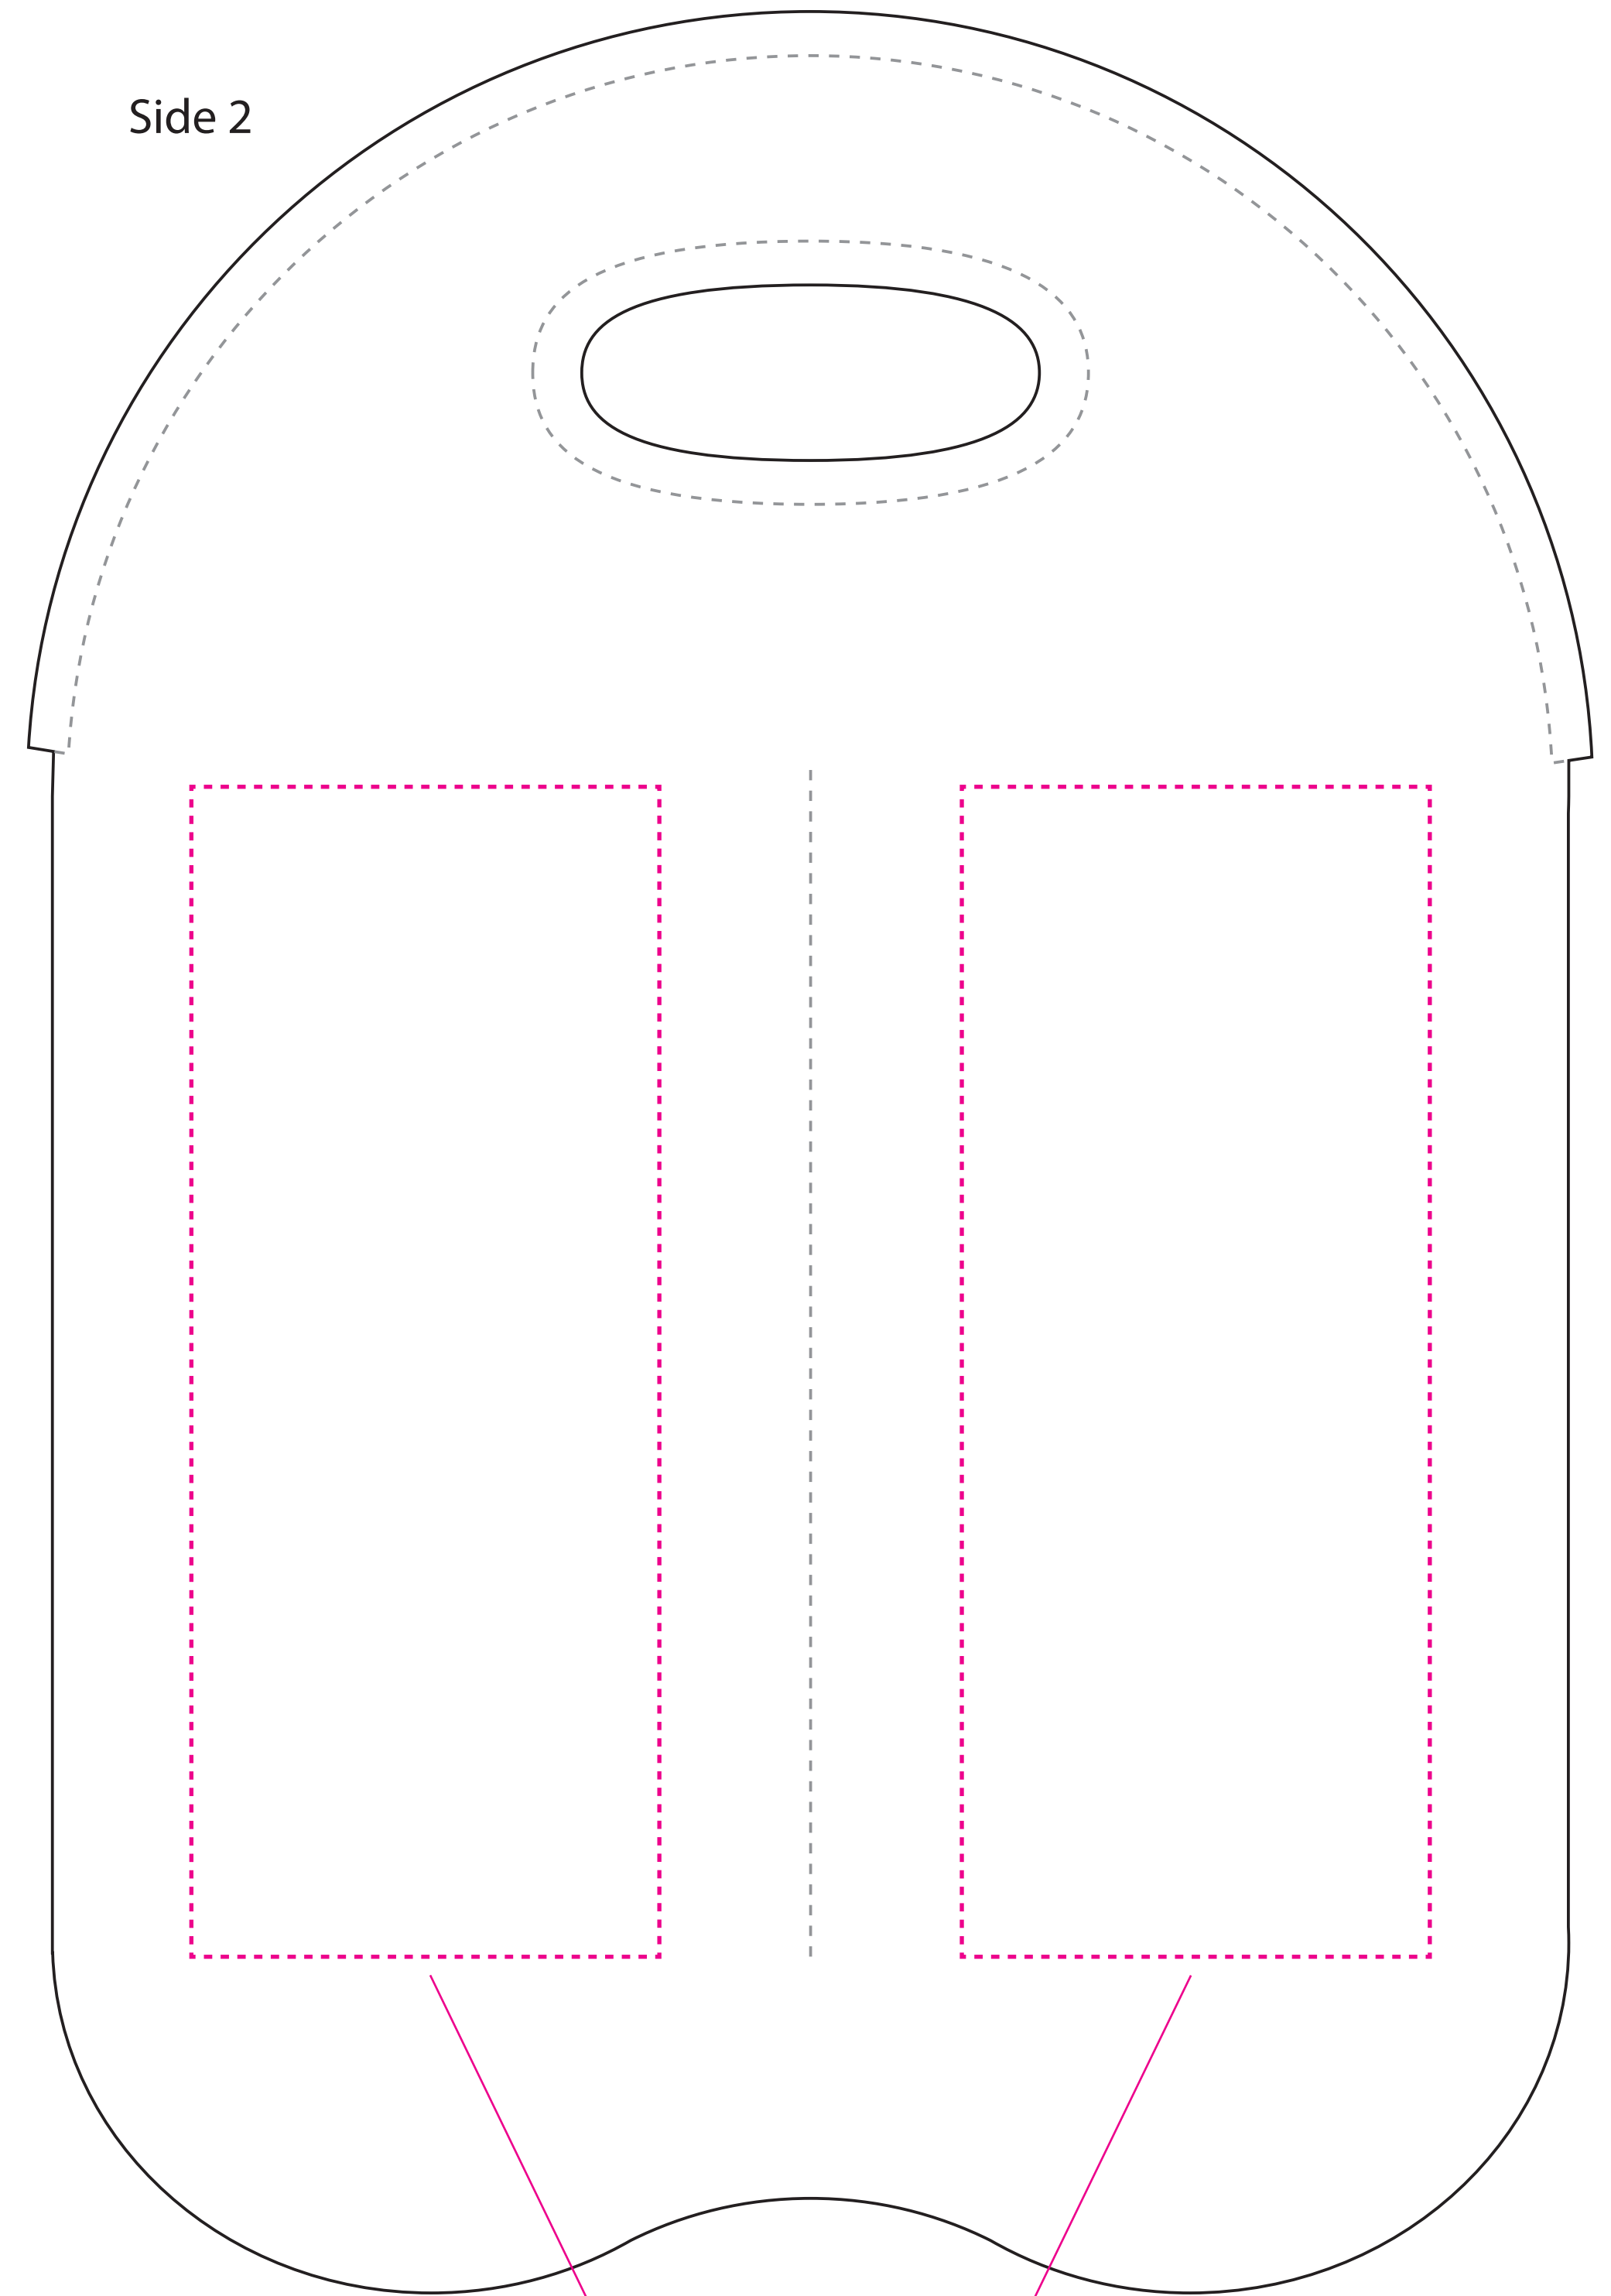

Side 1

Max branding area 80 x 200mm (spot colour print).  
Dye sublimation print full colour CMYK, all over.

Side 2

Max branding area 80 x 200mm (spot colour print).  
Dye sublimation print full colour CMYK, all over.