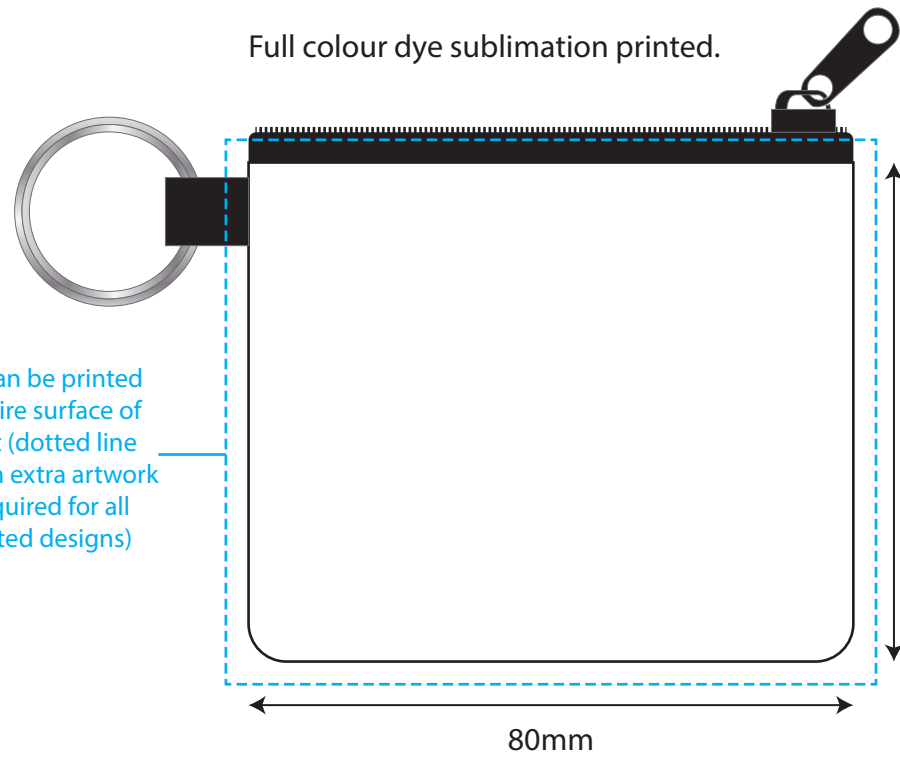

Full colour dye sublimation printed.

Artwork can be printed across entire surface of the wallet (dotted line shows 3mm extra artwork bleed required for all over printed designs)

Screen printed or debossed designs.

Max branding area:  
65 x 50mm