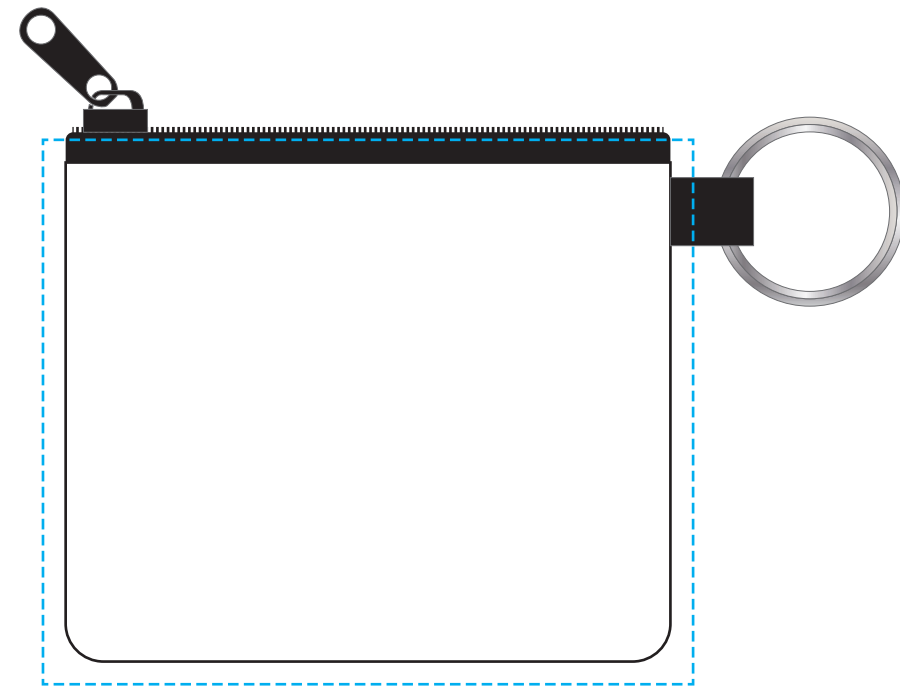

Full colour dye sublimation printed.

Artwork can be printed across entire surface of the wallet (dotted line shows 3mm extra artwork bleed required for all over printed designs)

Screen printed or debossed designs.

Max branding area:  
65 x 50mm