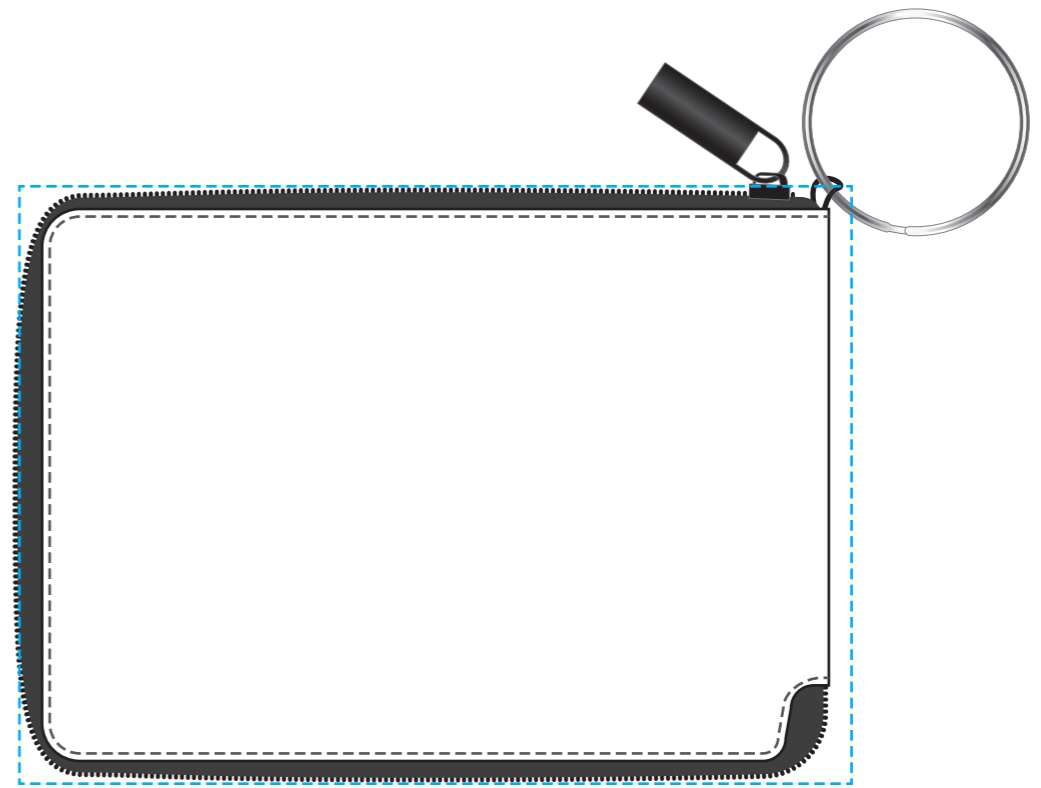

Full colour dye sublimation printed.

Artwork can be printed across entire surface of the wallet (dotted line shows 3mm extra artwork bleed required for all over printed designs)

104mm

Screen printed or debossed designs.

Max branding area:
90 x 60mm

104mm