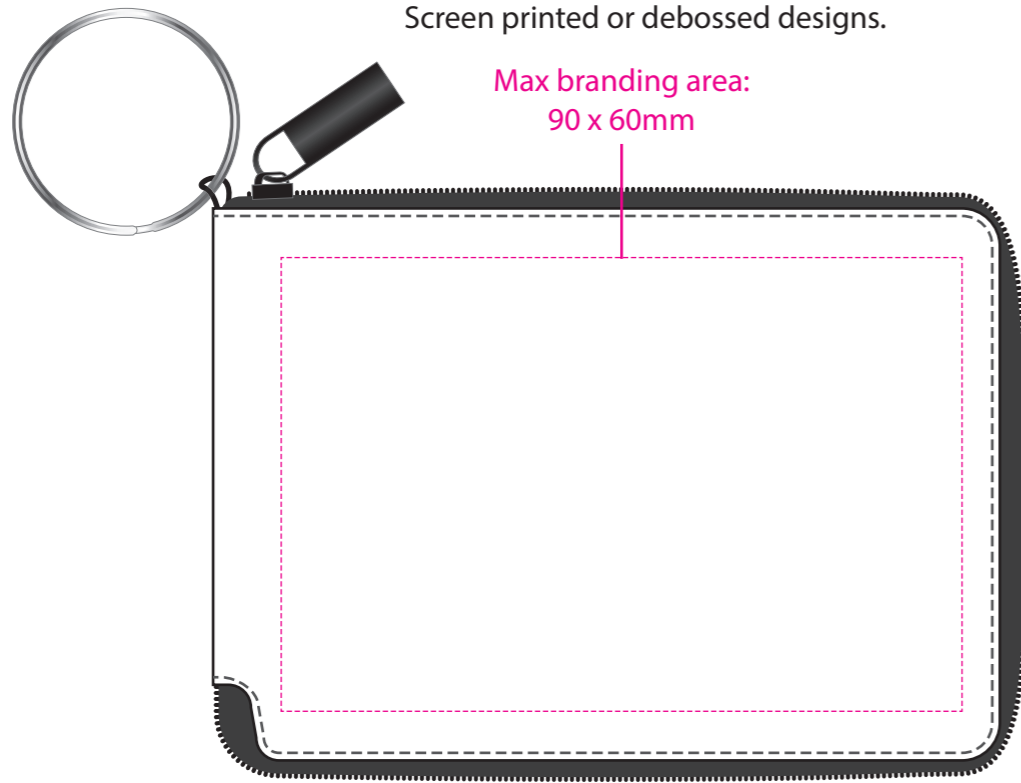

Full colour dye sublimation printed.

Artwork can be printed across entire surface of the wallet (dotted line shows 3mm extra artwork bleed required for all over printed designs)

104mm

Screen printed or debossed designs.

Max branding area:
90 x 60mm

104mm