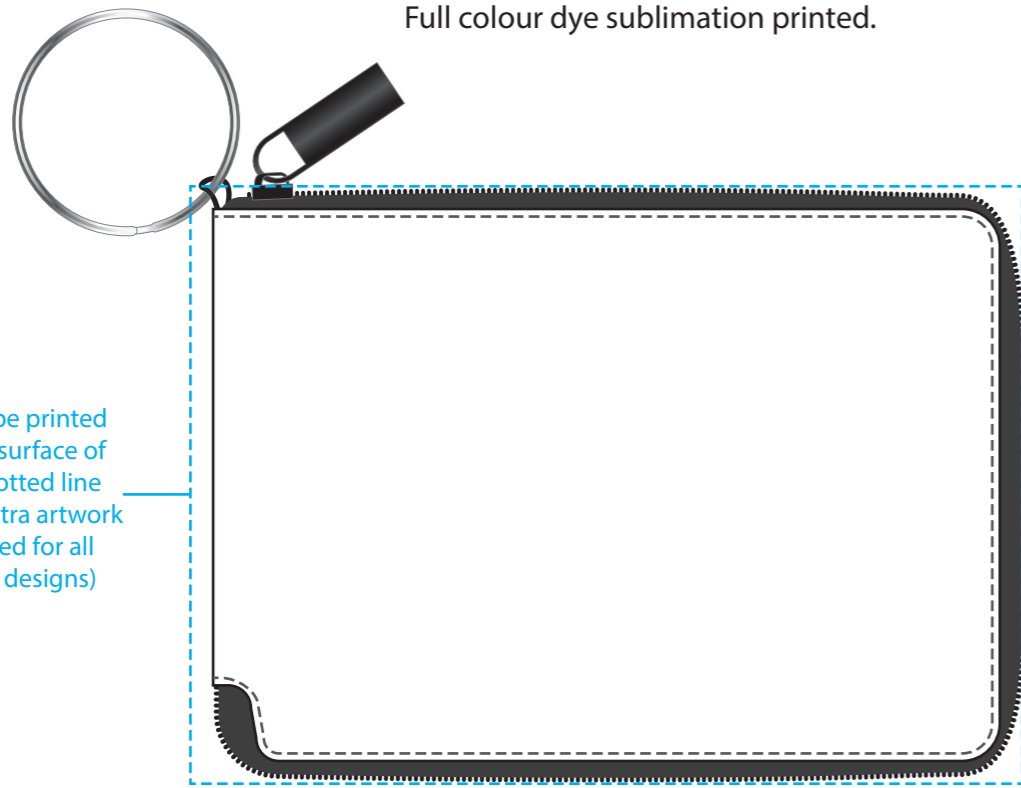

Full colour dye sublimation printed.

Artwork can be printed across entire surface of the wallet (dotted line shows 3mm extra artwork bleed required for all over printed designs)

104mm

Screen printed or debossed designs.

Max branding area:
90 x 60mm

104mm