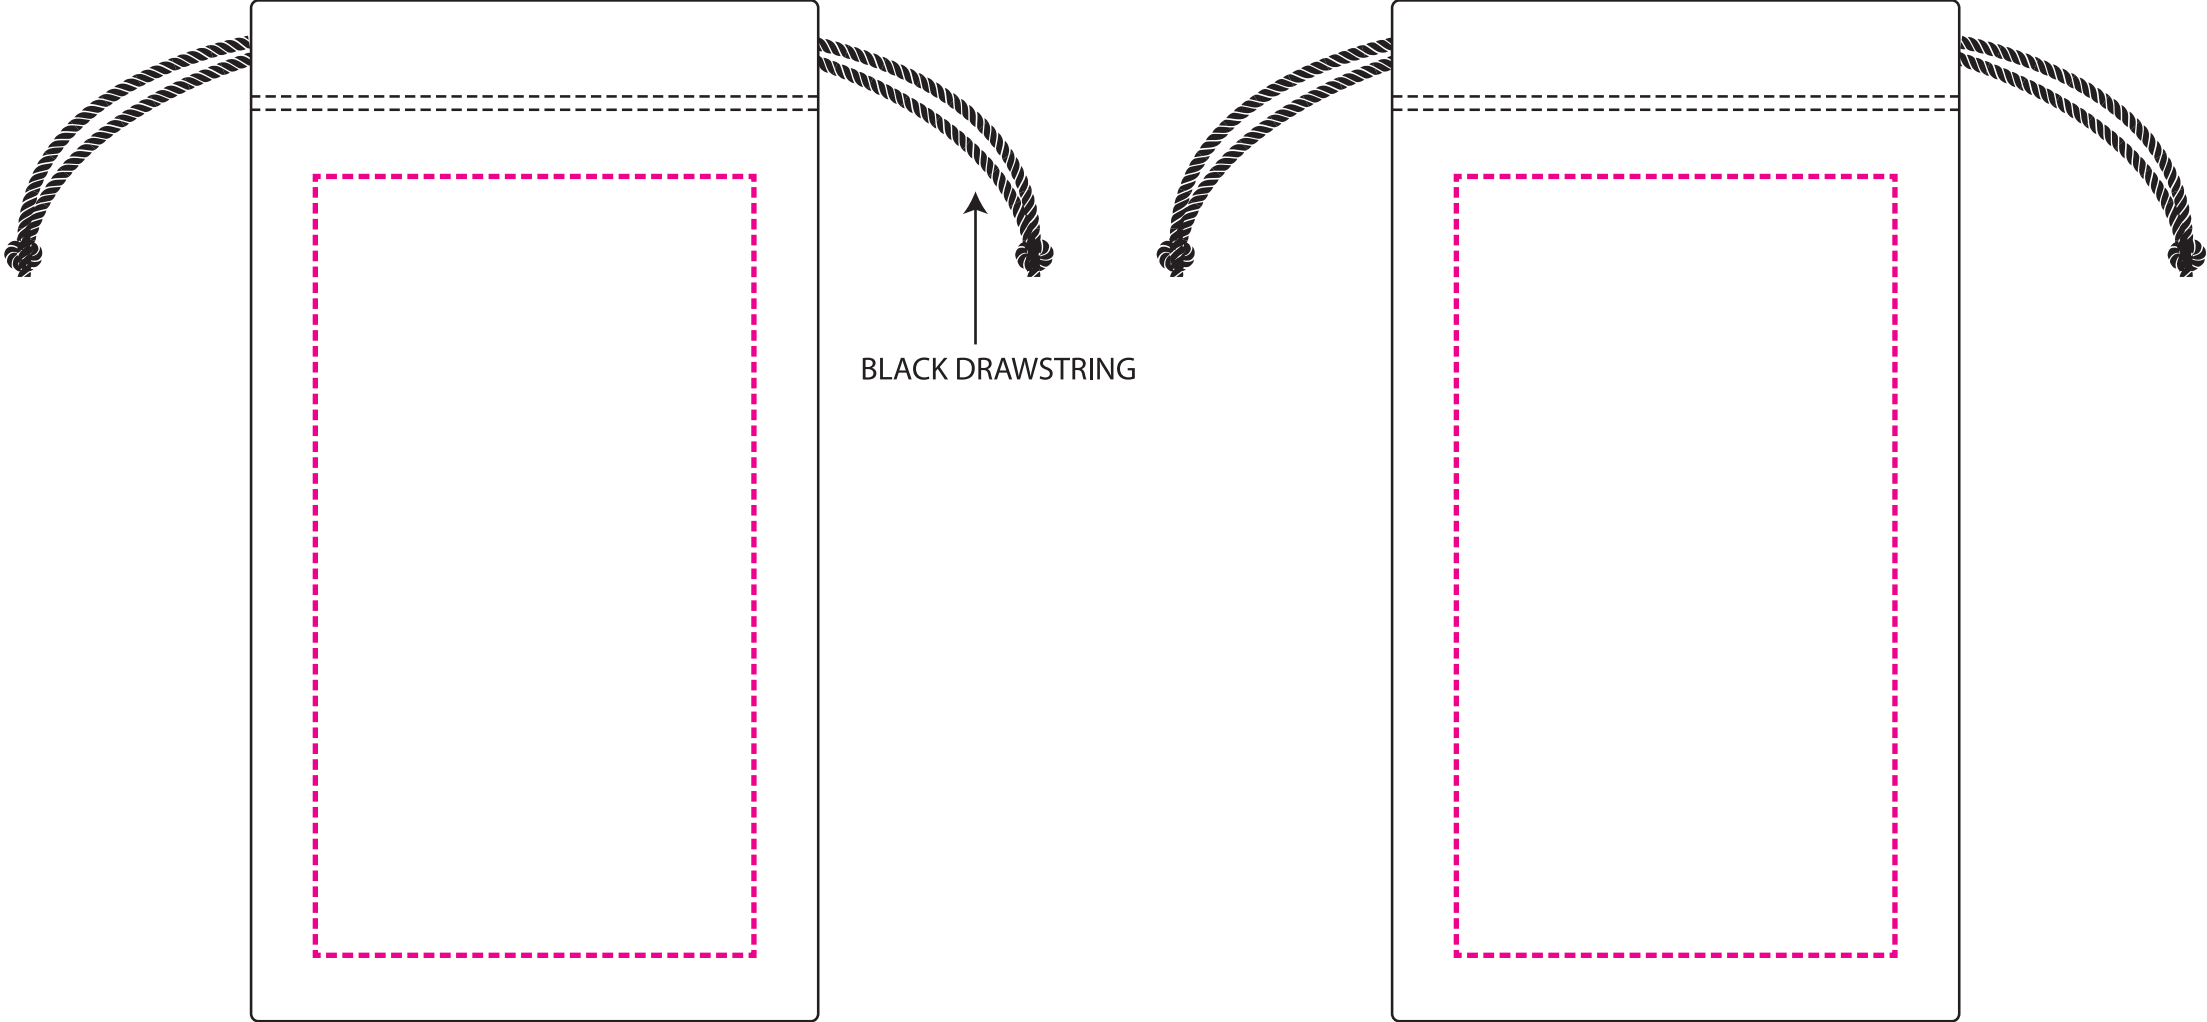

MIPP Microfibre phone pouch 75 x 135mm.

SIDE 1

SIDE 2

BLACK DRAWSTRING

Max branding area (screen print): 58 x 103mm