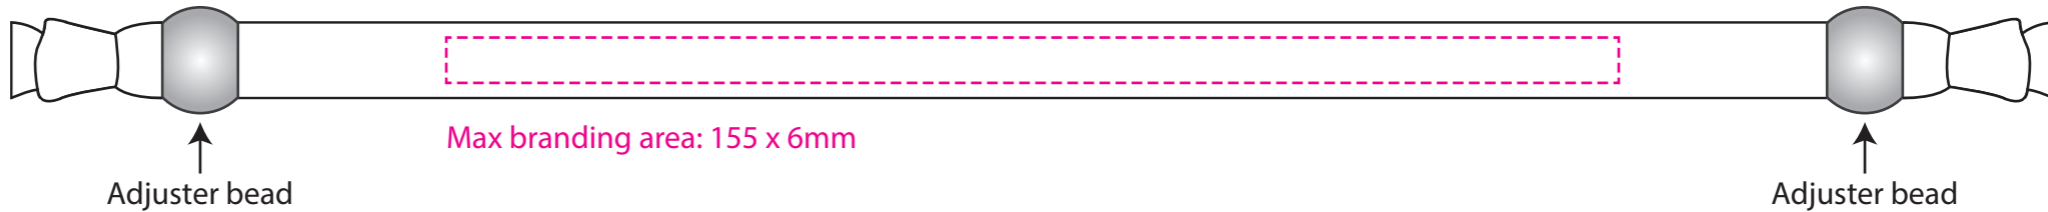

10mm Tubular polyester wristband with adjuster beads.

Full length of fabric: