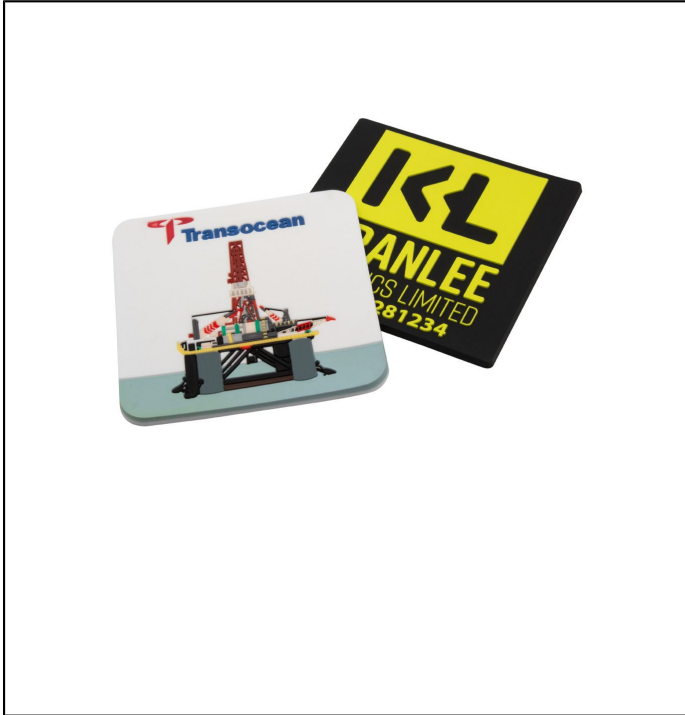

PVCC-90 - Soft Moulded PVC Coasters (90mm Diameter: 4mm Thick)

A fully bespoke soft PVC coaster in a 2D shape moulded with up to 4 colours on 1 side. 4mm thick soft PVC is smooth and flexible as well as highly durable and easy to clean. Perfect for producing a fun and attractive coaster to protect surfaces from spills and stains.

NB: Prices are based on a simple design (subject to confirmation on sight of artwork).

2 standard sizes: **90/100mm.**

Optional extras: additional colours.

Office and conference products range from stationery and coasters to printed plastic cards and stress toys. All of these useful items can be personalised to create effective and enduring promotional tools.

Product Specification

Minimum order quantity: 100

Dimensions: 90mm x 90mm x 4mm

Product weight (each): 37g

Fitting:

Material: PVC

Colours available: bespoke

Print & Delivery